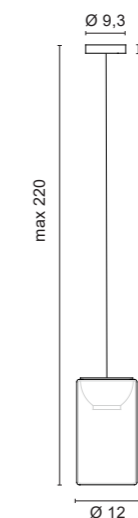

Light sources

E27 LED

12W 2700K 1800lm (art. 0109/12/XW)

12W 4000K 1800lm (art. 0109/12/W)

1,00 Kg